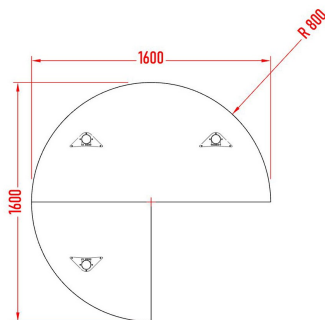

Base - A

Base - B

For 3 guests

For 5 guests

Anti-vibration column - 3

Anti-vibration column - 5

For 5 guests - R

Rack 19"
(from 2 U to 12 U)