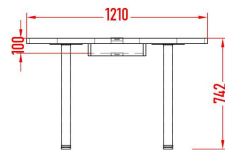

Base - A

Base - B

For 3 guests

For 5 guests

Anti-vibration column - 3

Anti-vibration column - 5

For 5 guests - R

Rack 19"
(from 2 U to 12 U)